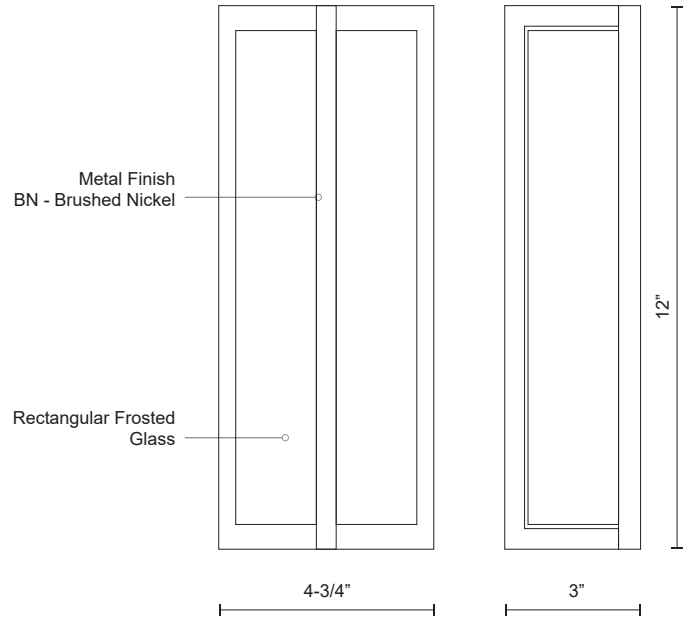

CROYDON WS2412

WALL

PROJECT

WS2412-BN
Brushed Nickel

SPECIFICATION DETAILS

Fixture Dimensions	W4-3/4" x H12" x E3"
Light Source	AC LED Module
Wattage	10W
Total Lumens	800lm
Delivered Lumens	BN-467lm
Voltage	120V
Color Temperature	3000K
CRI (Ra)	90CRI
Optional Color Temps	2700K - 5000K Available, Minimum Order Quantities Apply
LED Rated Life	50,000 hours
Dimming	100% - 10%, ELV Dimmer (Not Included)
Glass Details	Frosted Interior Clear Glass
ADA Compliant	Yes
Location	Dry
Compliance	ADA
Mounting Style	All Orientation; Wall;

* For custom options, consult factory for details.

* For warranty information, please visit www.kuzcolighting.com/warranty

DESCRIPTION

Elegant LED vanity with rectangular frosted glass with fine clear edges; brushed nickel metal details with one metal band which extend across the middle of the glass. Can be mounted horizontal or vertical equipped with our powerful 120V AC LED technology.